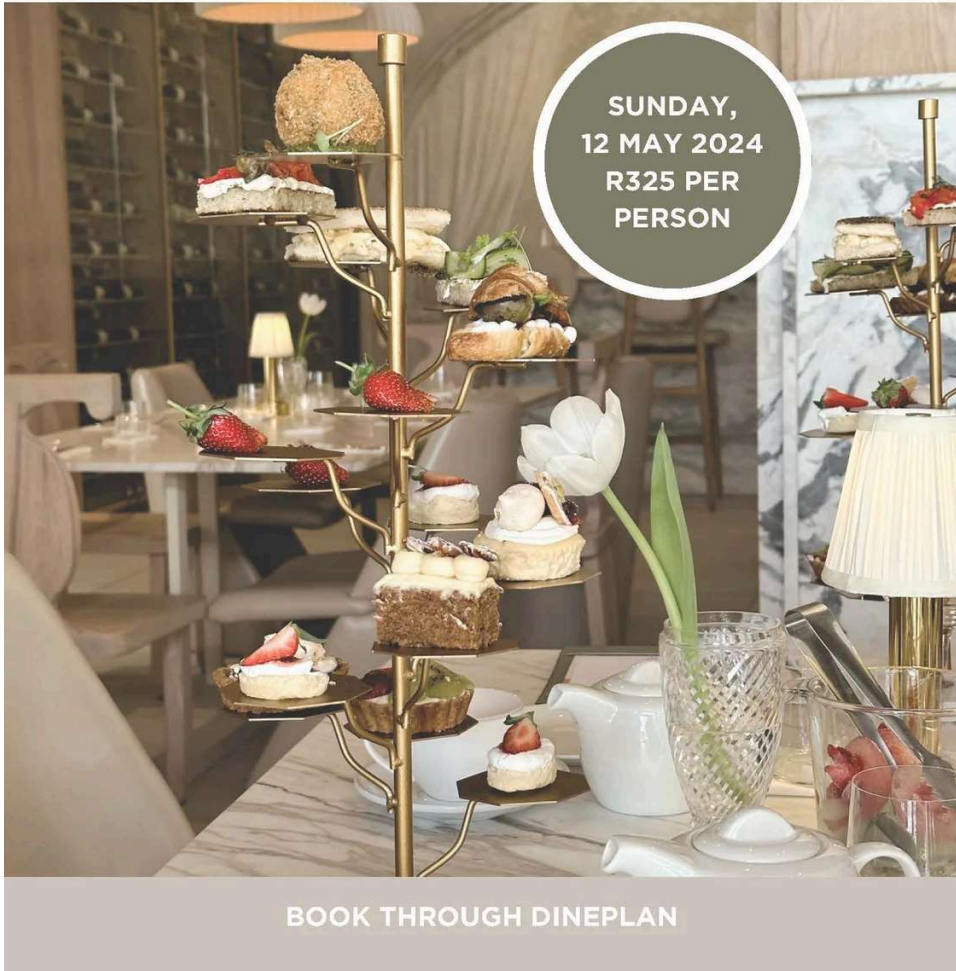

# MOTHER'S DAY *at* SELA VIE

JOIN US FOR A DELIGHTFUL MOTHER'S  
DAY HIGH TEA CELEBRATION

SUNDAY,  
12 MAY 2024  
R325 PER  
PERSON

BOOK THROUGH DINEPLAN

[Book now](#)

---

L'HUGUENOT VINEYARDS

VAL DE VIE  
**L'HUGUENOT**  
 VINEYARDS