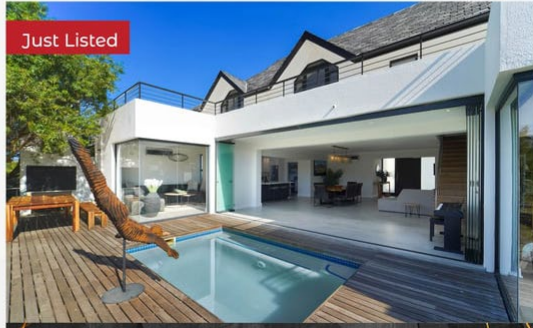

Just Listed

R14.4 million | Muirfield Avenue, Pearl Valley
4 Bedrooms | 4 Bathrooms | 2 Garages

SELA VIE