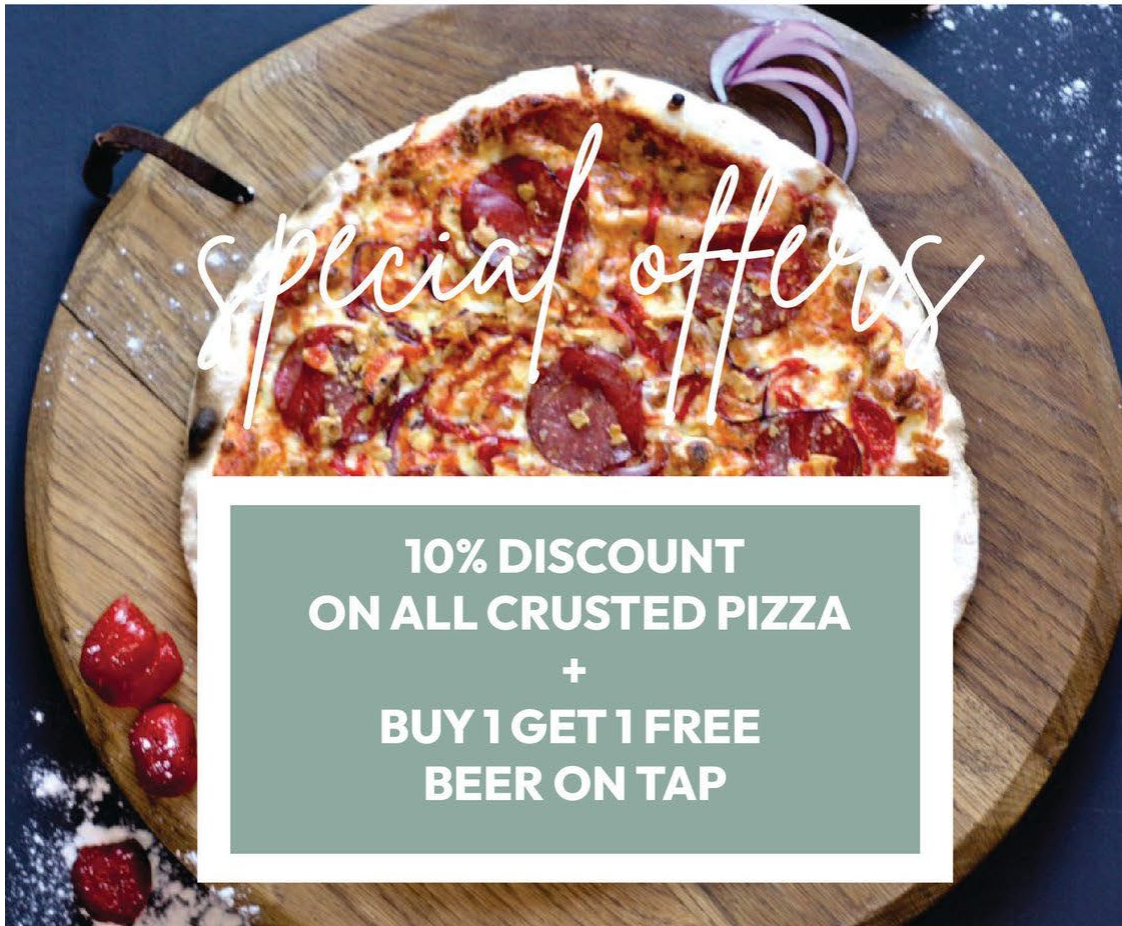

experience@lhuguenot.com | 021 876 8037

JUMPING CASTLE | LIVE BIG SCREEN TV KIDS PLAY AREA AND MORE...

VILLAGE
deli

SATURDAY chilling
EVERY SATURDAY FROM 12:00

EVERY SATURDAY FROM 12H00

special offers

**10% DISCOUNT
ON ALL CRUSTED PIZZA
+
BUY 1 GET 1 FREE
BEER ON TAP**